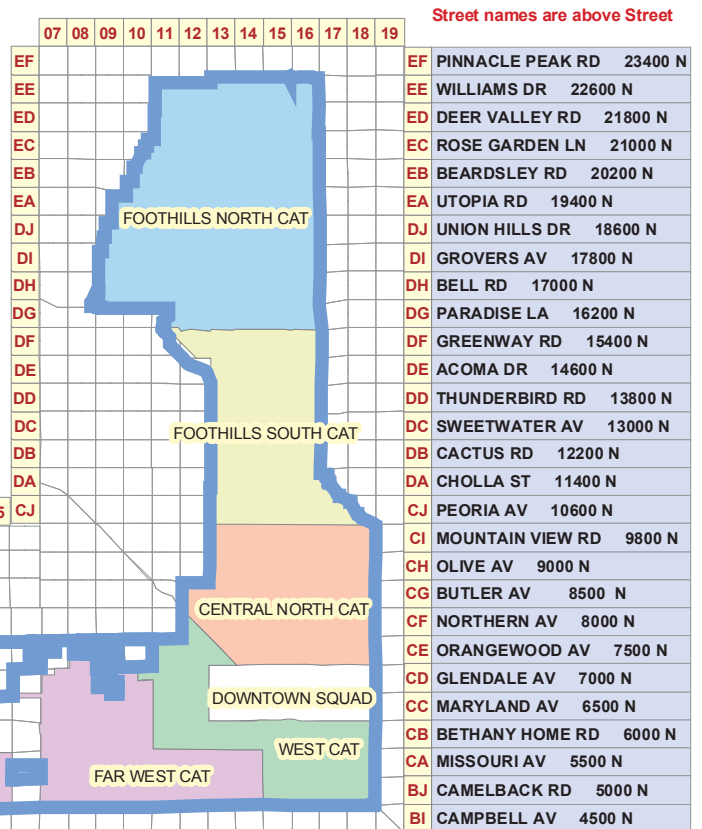

Address and FAX for West, and Far West CAT Teams:
6835 N 57th Dr, Glendale, AZ 85301
FAX: 623-930-4164

Color of CAT Team Information Box Matches Color of Geographic Area On The Map

FOOTHILLS NORTH CAT
Officer Andrew Lynes C.P.S. C. "Chuck" Eberspacher
(623) 930-2554 (623) 930-2498

FAR WEST CAT
Officer Chi Guillermo C.P.S. Angela Freeman
(623) 930-4029 (623) 930-4030

DOWNTOWN SQUAD
Officer Chi Guillermo C.P.S. Doreen Anderson
(623) 930-4020 (623) 930-4044

81	82	83	84	85	86	87	88	89	90	91	92	93	94	95	96	97	98	99	01	02	03	04	05																		
CI	CH	CG	CF	CE	CD	CC	CB	CA	BJ	BI																															
211TH AVENUE	2100 W	203000 W	19800 W	19500 W	18700 W	18700 W	17900 W	17100 W	17100 W	16700 W	16300 W	15900 W	15500 W	15100 W	14700 W	14300 W	13900 W	13500 W	13100 W	12700 W	12500 W	12000 W	11500 W	11100 W	10700 W	10300 W	9900 W	9500 W	9100 W	8700 W	8300 W	7900 W	7500 W	7100 W	6700 W	6300 W	5900 W	5500 W	5100 W	4700 W	4300 W

Street names are Right of Street

Legend

CAT Team Areas	
CAT_TEAM	Color
CENTRAL NORTH CAT	Orange
DOWNTOWN SQUAD	Green
FAR WEST CAT	Purple
FOOTHILLS NORTH CAT	Blue
FOOTHILLS SOUTH CAT	Yellow
WEST CAT	Light Green